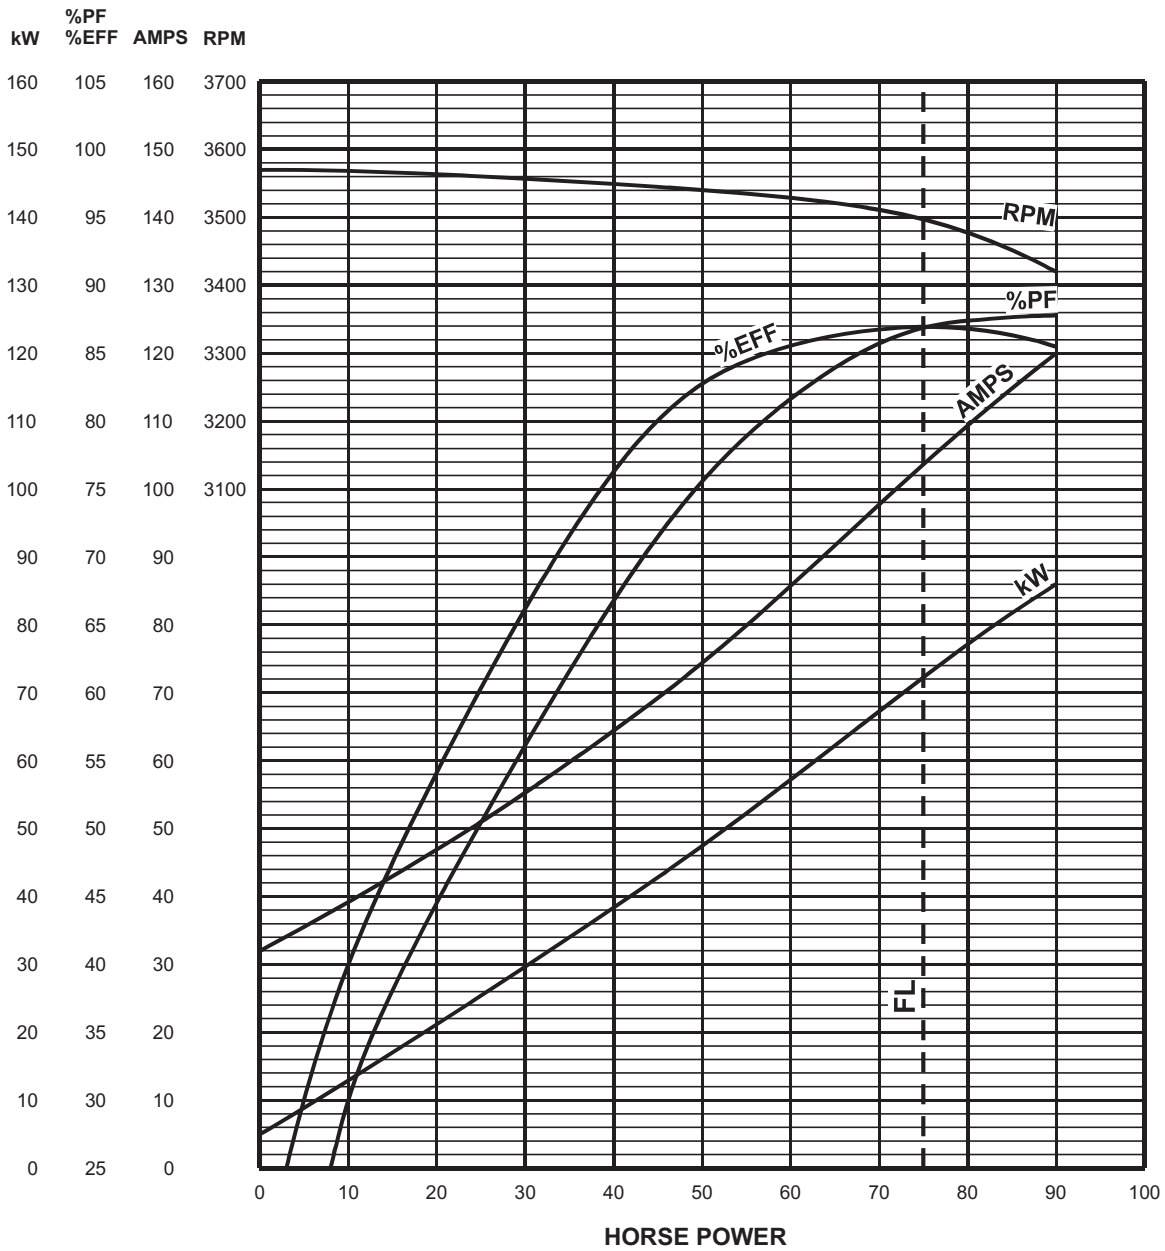

MOTOR PERFORMANCE CHARACTERISTICS

MODEL	M8-0750-460	RPM	3500	DUTY	CONTINUOUS
HP	75	PHASE	3	TYPE	WET
VOLTS	460V	HERTZ	60	BORE SIZE	8" SUB
				S.F	1.15