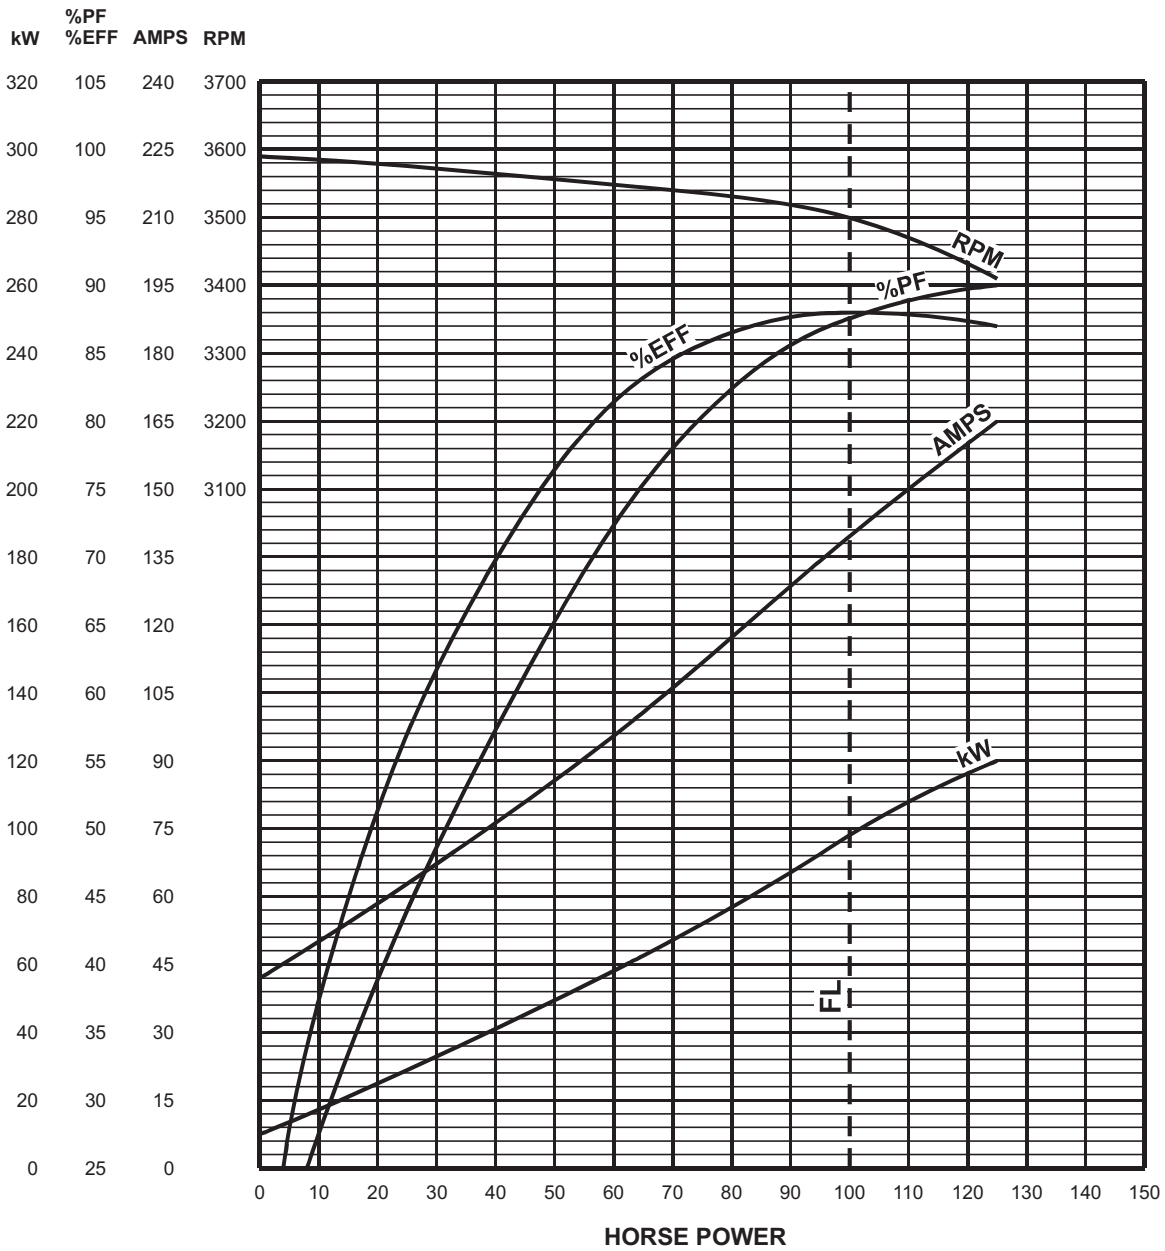

MOTOR PERFORMANCE CHARACTERISTICS

MODEL	M8-1000-460	RPM	3500	DUTY	CONTINUOUS
HP	100	PHASE	3	TYPE	WET
VOLTS	460V	HERTZ	60	BORE SIZE	8" SUB
				S.F	1.15