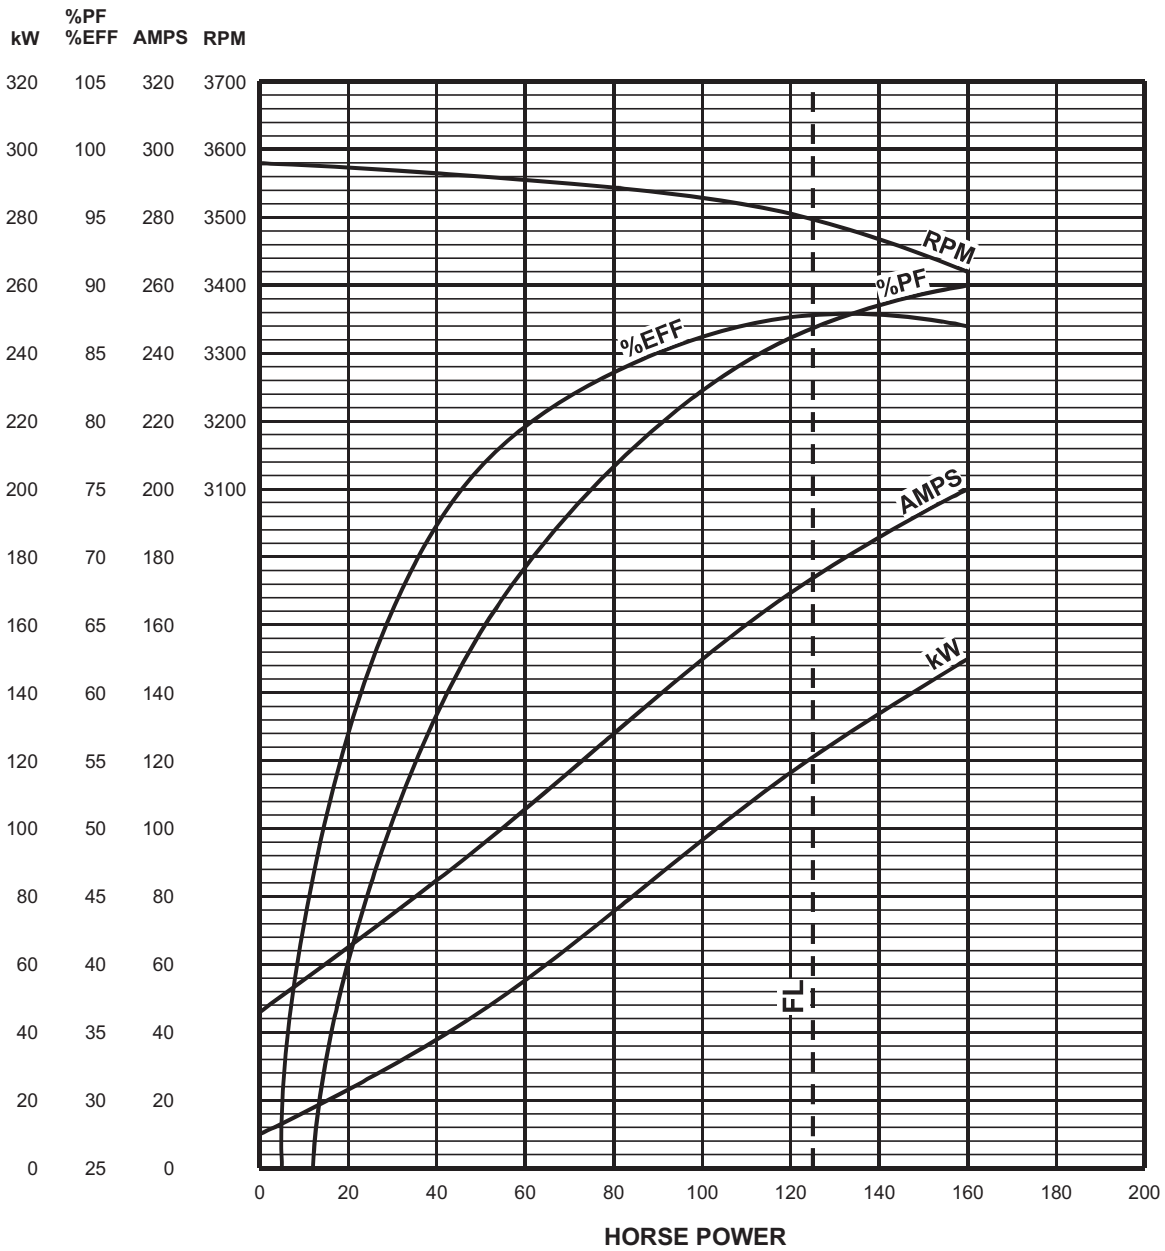

MOTOR PERFORMANCE CHARACTERISTICS

MODEL	M8-1250-460	RPM	3500	DUTY	CONTINUOUS
HP	125	PHASE	3	TYPE	WET
VOLTS	460V	HERTZ	60	BORE SIZE	8" SUB
				S.F	1.15