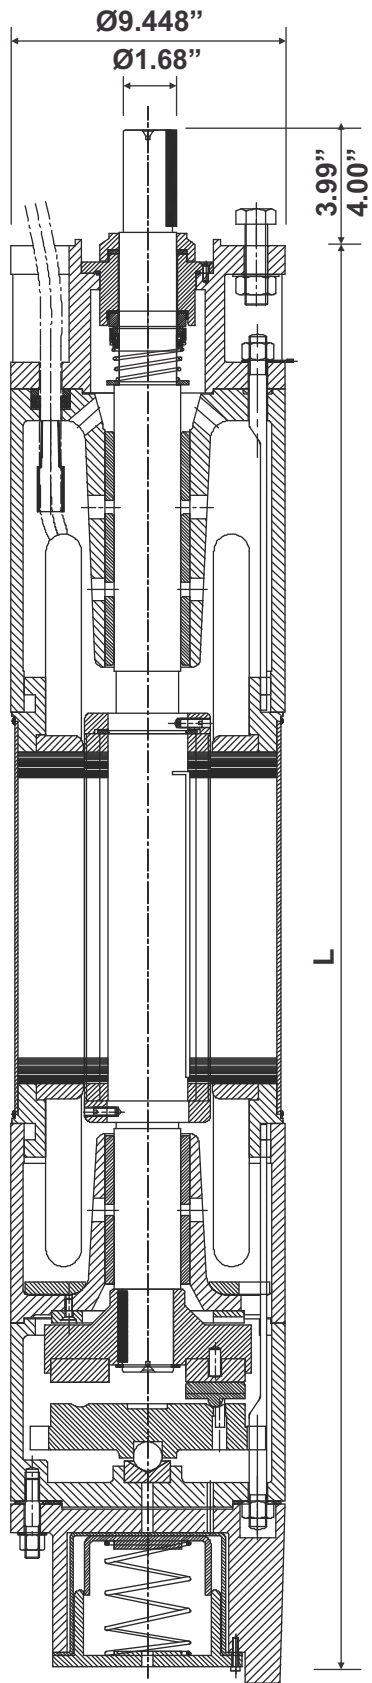

TECHNICAL DATA

SUBMERSIBLE MOTOR 60 Hz 10" WF STANDARD

10 INCH WATER FILLED MOTOR

Type	Length (L) (inch)
M10-1500-460	69.5
M10-1750-460	71.9
M10-2000-460	73.5
M10-2500-460	77.4